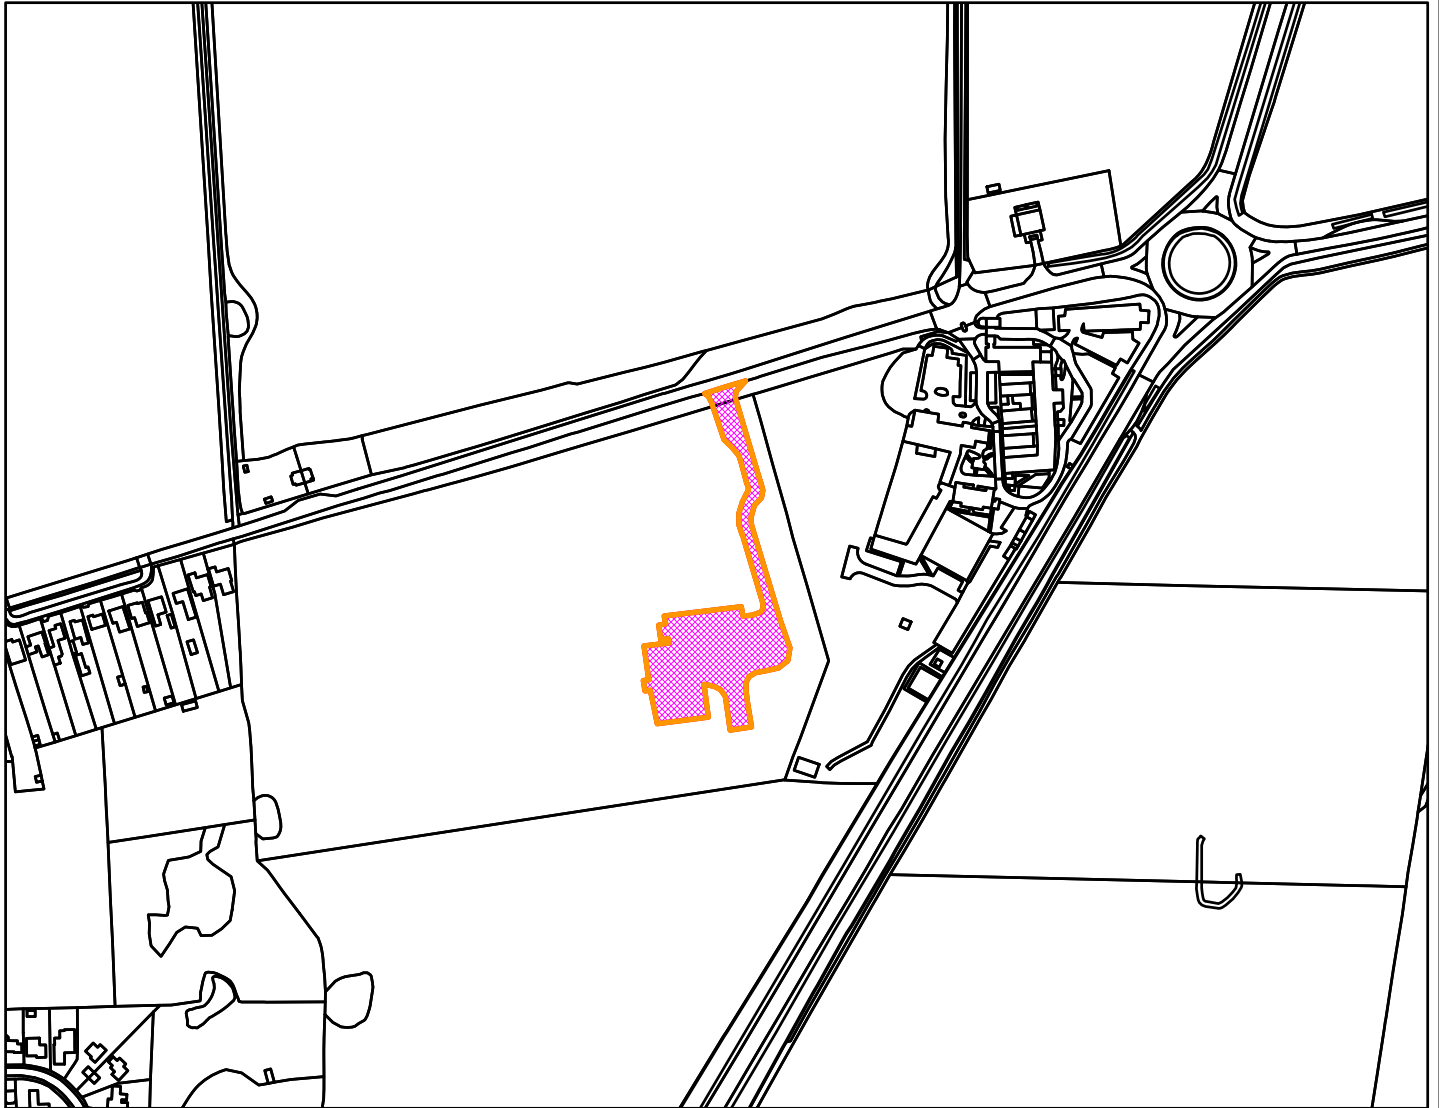

23/00086/F

Borough Council of
King's Lynn &
West Norfolk

Land West of Knights Hill Village Grimston Road South Wootton PE30 3HQ

Legend

Scale: 1:5,000

Reproduced from the Ordnance Survey map with permission of the Controller of His Majesty's Stationery Office © Crown Copyright 2023.

Unauthorised reproduction infringes Crown Copyright and may lead to prosecution or civil proceedings.

Organisation	BCKLWN
Department	Department
Comments	Not Set
Date	25/10/2023
MSA Number	0100024314